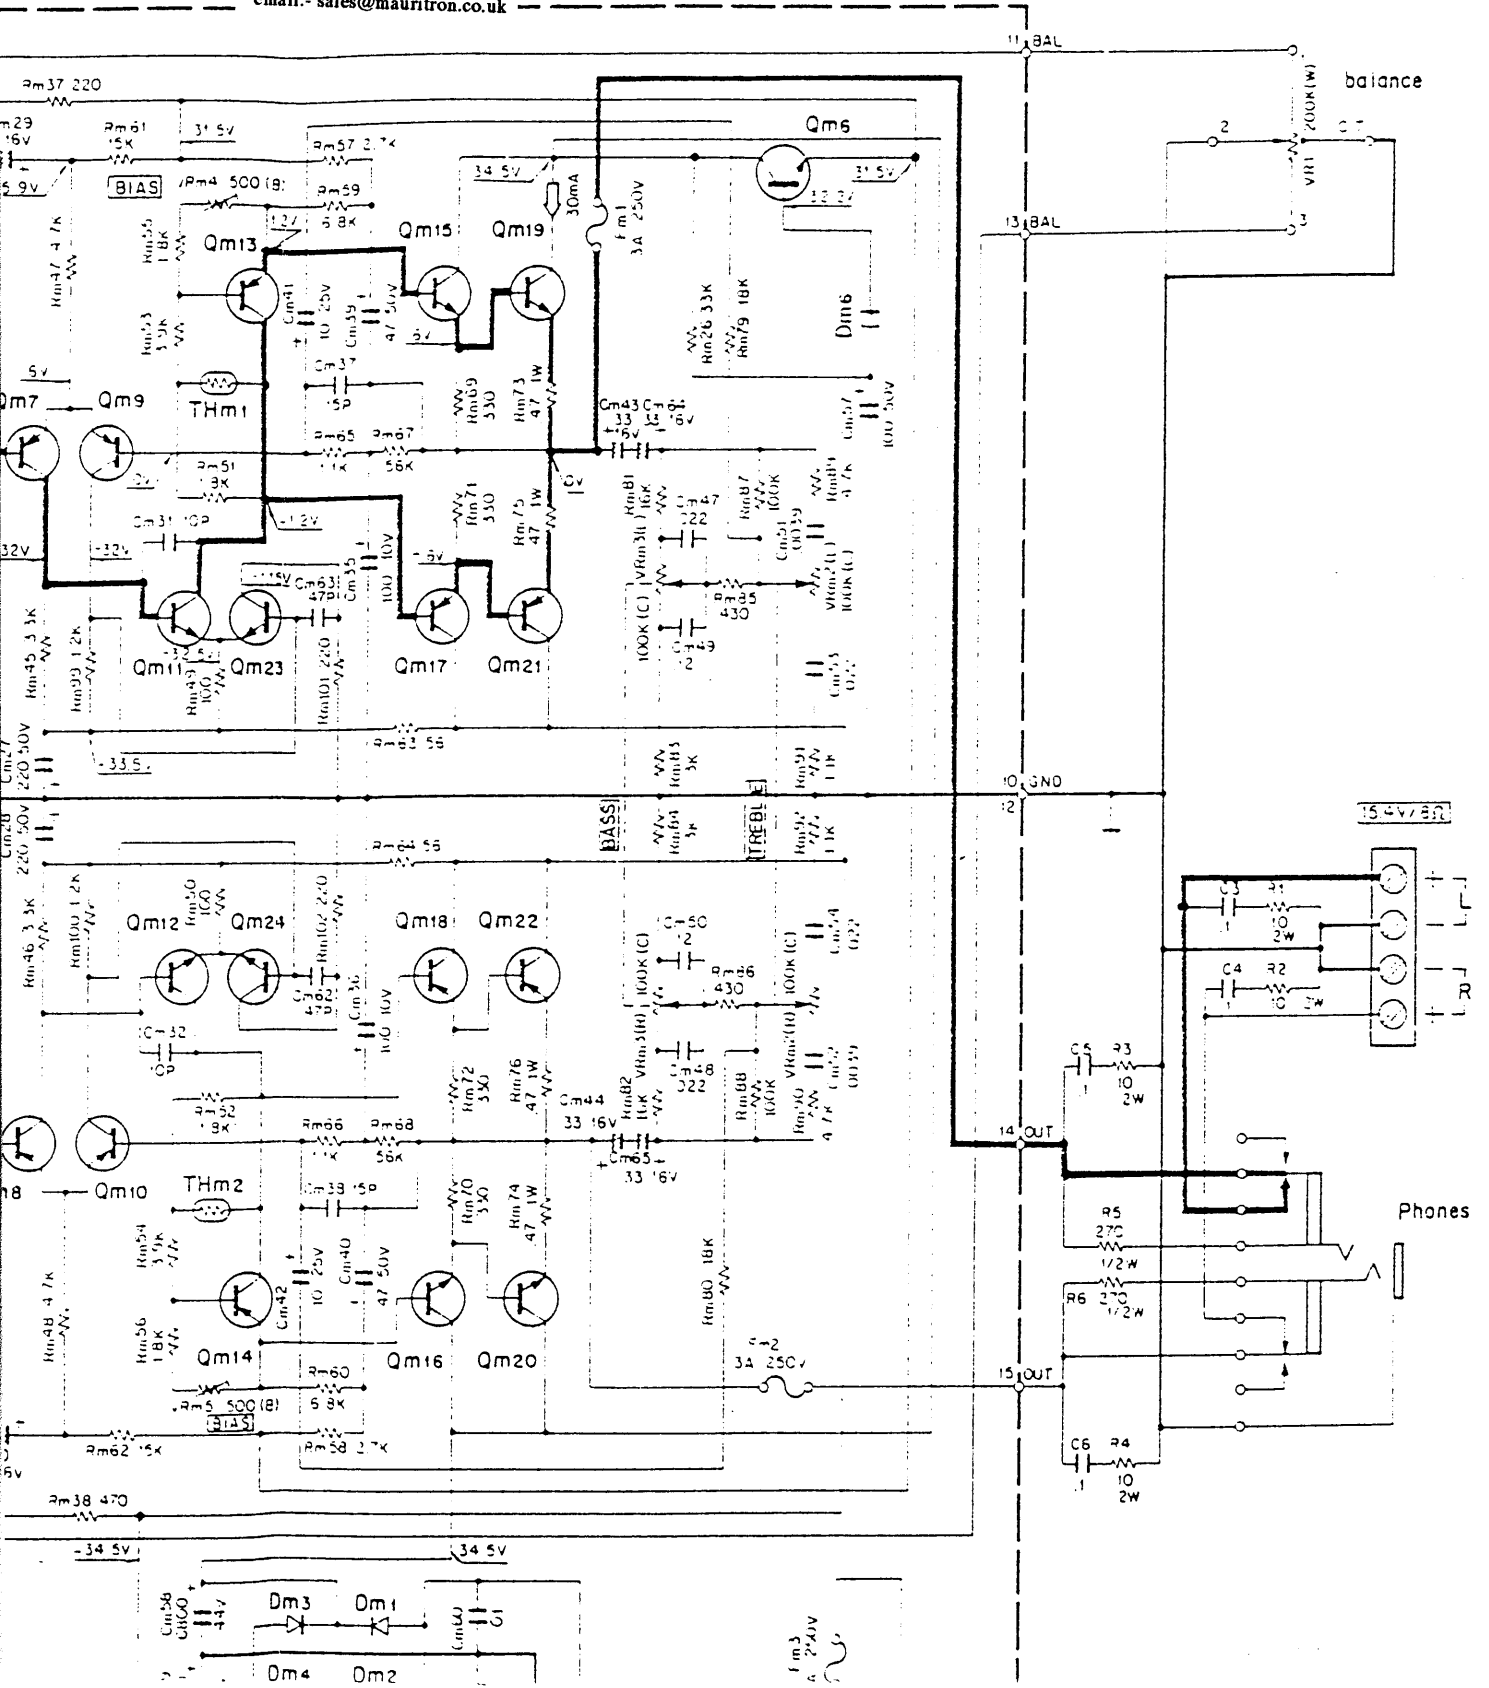

STEREO INTEGRATED AMPLIFIER

For Service Manuals
MAURITRON SERVICES
8 Cherry Tree Road, Chinnor
Oxfordshire, OX9 4QY.
Tel (01844) 351694
Fax (01844) 352554
email:- sales@mauritron.co.uk