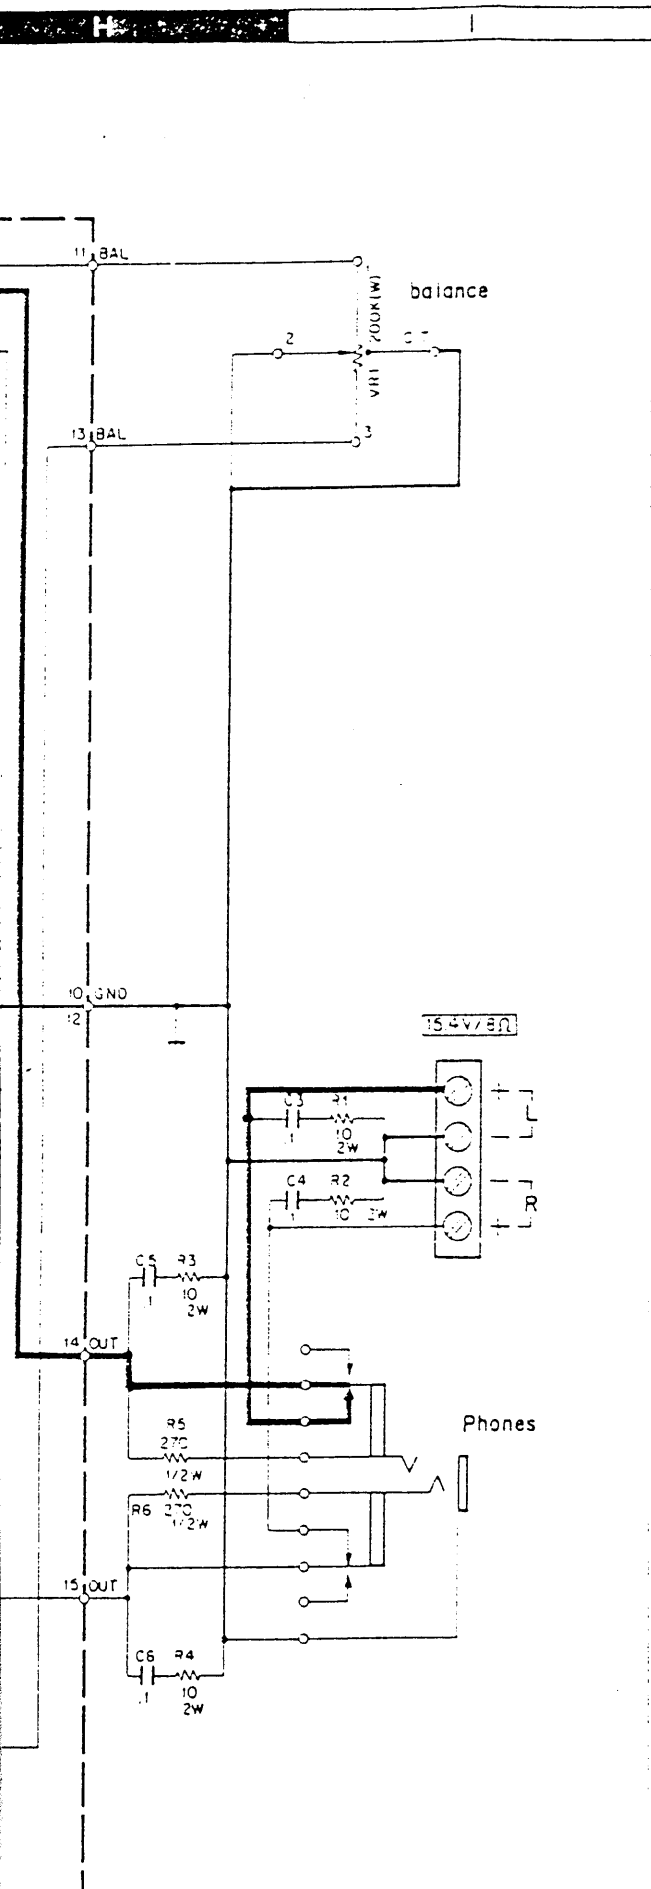

SPECIFICATIONS

POWER AMPLIFIER SECTION

1. **Power Output:** 30 watts per channel into 8 ohms
   RMS at 8 ohms from 20 Hz to 20,000 Hz with
   harmonic distortion 0.1% into matched load
   25 watts per channel into 16 ohms
   RMS at 16 ohms from 20 Hz to 20,000 Hz with
   harmonic distortion 0.1% into matched load
2. **Both channel driven:**
   35 — 35 watts 8 ohms at 1,000 Hz
   33 — 33 watts 8 ohms at 1,000 Hz
   38 — 38 watts 4 ohms at 1,000 Hz
   36 — 36 watts 4 ohms at 1,000 Hz
3. **Dynamic Power Output:**
   100 watts 4 ohms D.M.P. 100 watts
4. **Total Harmonic Distortion:** 0.1% at rated power into 8 ohms
   0.05% at 1 watt into 8 ohms
5. **Intermodulation Distortion:** 0.1% at rated power into 8 ohms
   0.05% at 1 watt into 8 ohms
   (60 Hz : 7 kHz = 4 : 1)
6. **Power Bandwidth:** 20 Hz to 36,000 Hz
7. **Damping Factor:** 30 at 8 ohms
8. **Speaker Impedance:** 4 ohms to 16 ohms

PREAMPLIFIER SECTION

1. **Input Sensitivity Impedance Signal to Noise Ratio (IHF A)**

PHONO:	2.5 mV	50 kohms	70 dB
TUNER:	160 mV	50 kohms	70 dB
AUX:	160 mV	50 kohms	90 dB
TAPE:	160 mV	50 kohms	90 dB

3. **Maximum Input Level for Phono** 150 mV rms T.H.D. 0.1% at 1,000 Hz
4. **Output Level Impedance**

TAPE REC (PIN):	160 mV	240 ohms
(DIN): TAPE B	30 mV	39 kohms

6. **Frequency Response**

PHONO:	3 dB standard curve -0.5 dB -0.5 dB
AUX and TAPE:	20 Hz to 30,000 Hz -1 dB -1 dB

8. **Tone Control**

BASS:	±9 dB at 100 Hz
TREBLE:	±9 dB at 10,000 Hz

10. **Loudness Control (-30 dB):** -1.5 dB at 100 Hz

GENERAL

1. **Power Requirement:** 40-60-60 Hz 110 ~ 120 V 50 ~ 60 Hz 1.5 A
2. **Power Consumption:** 250 watts 30V 0.9 A
3. **AC Outlet:** Standard 2-prong wall outlet
4. **Dimension:** 170 x 130 x 140 mm (6.7 x 5.1 x 5.5 inches)