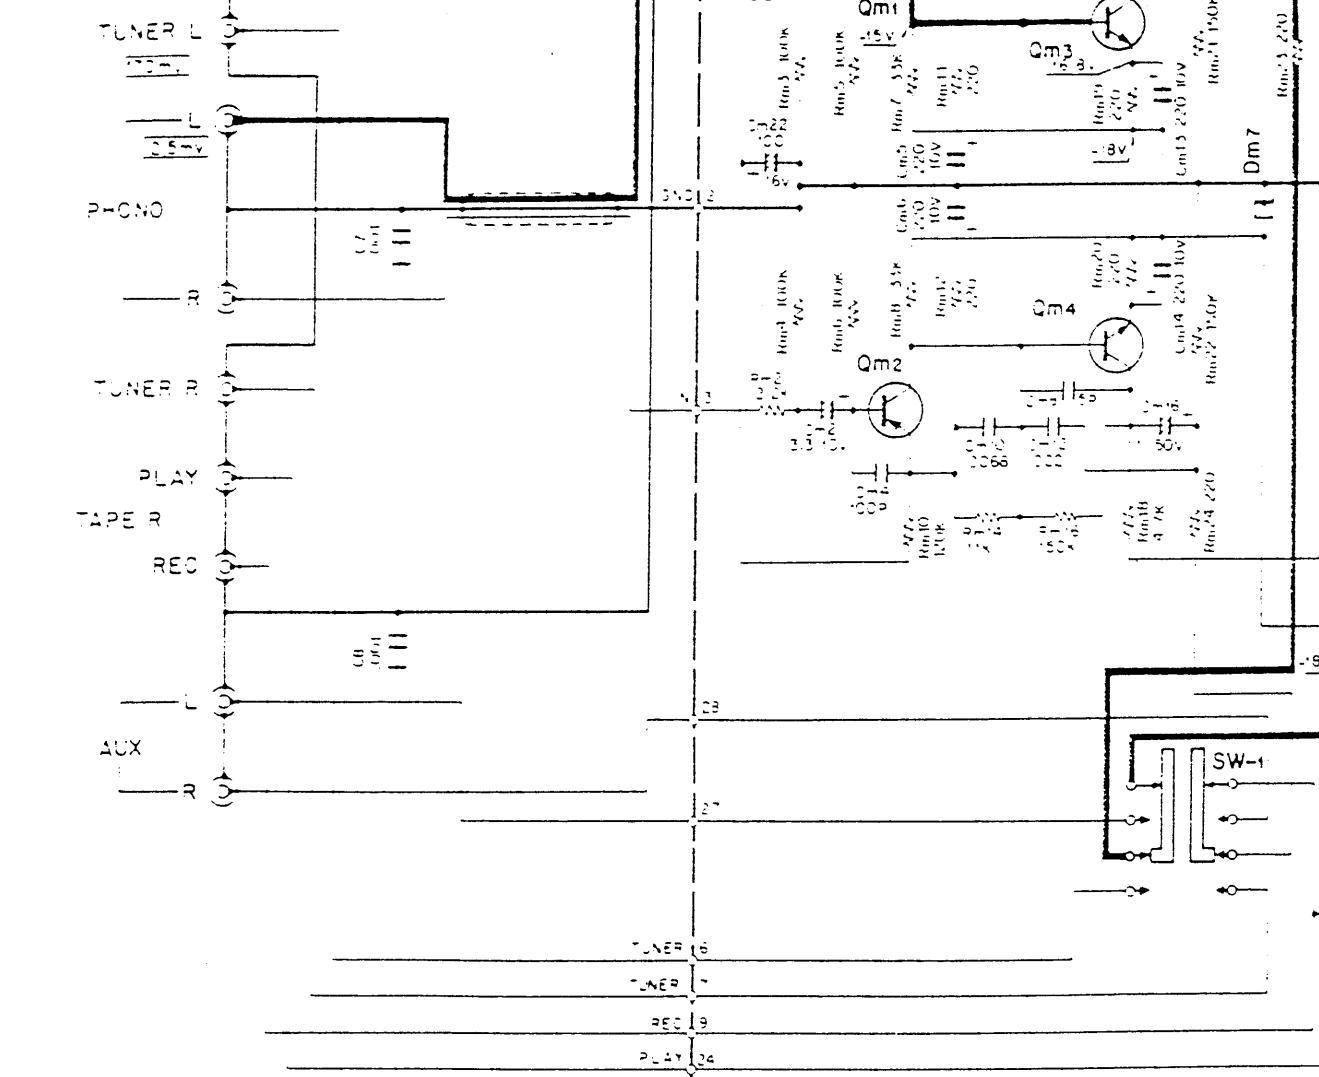

DIN CONNECTOR (E-3871)