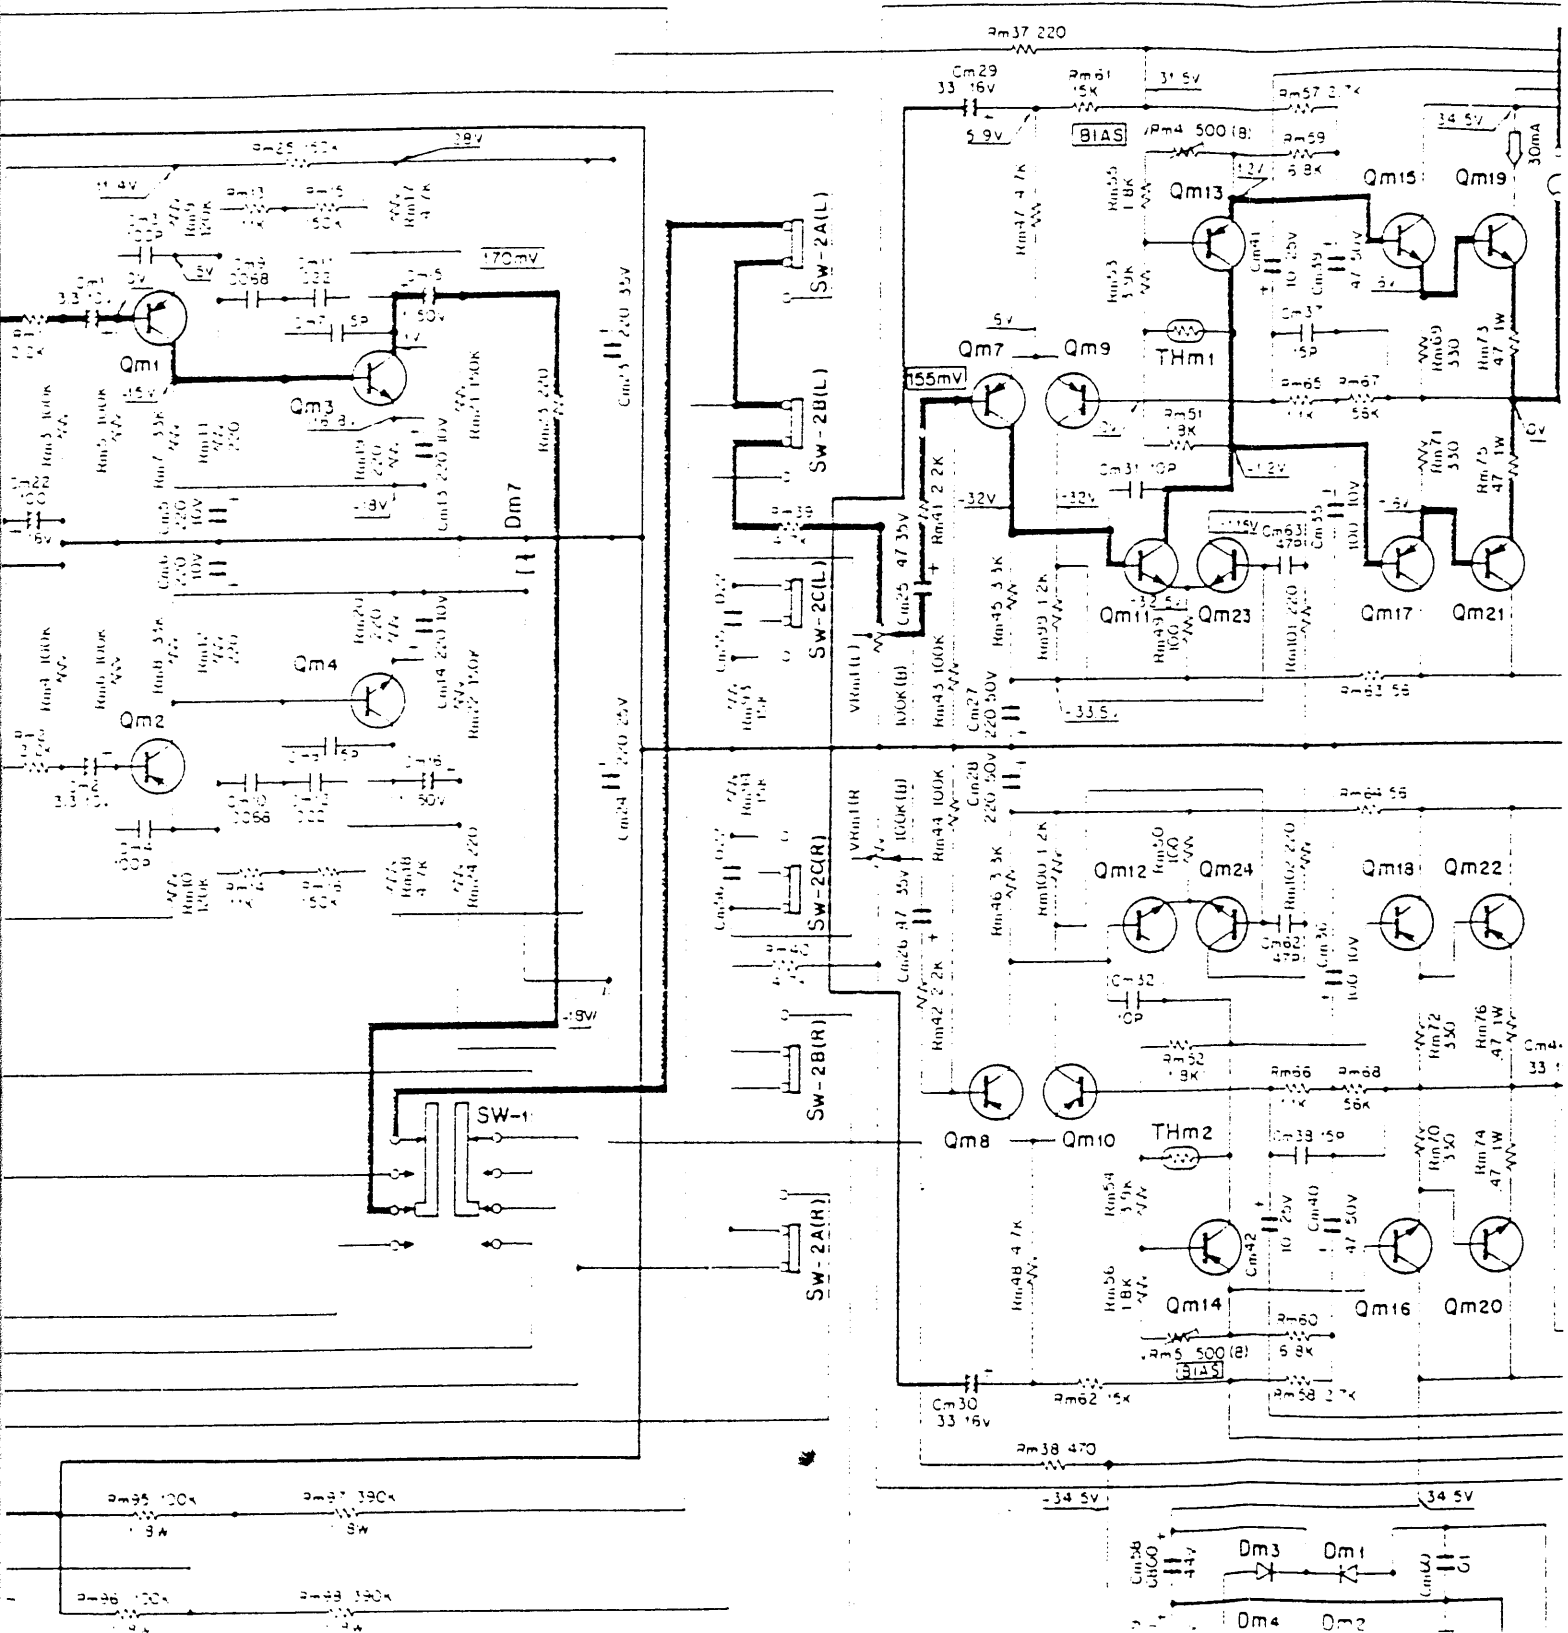

STEREO INTEGRATE

UDIO
09-1200-21)