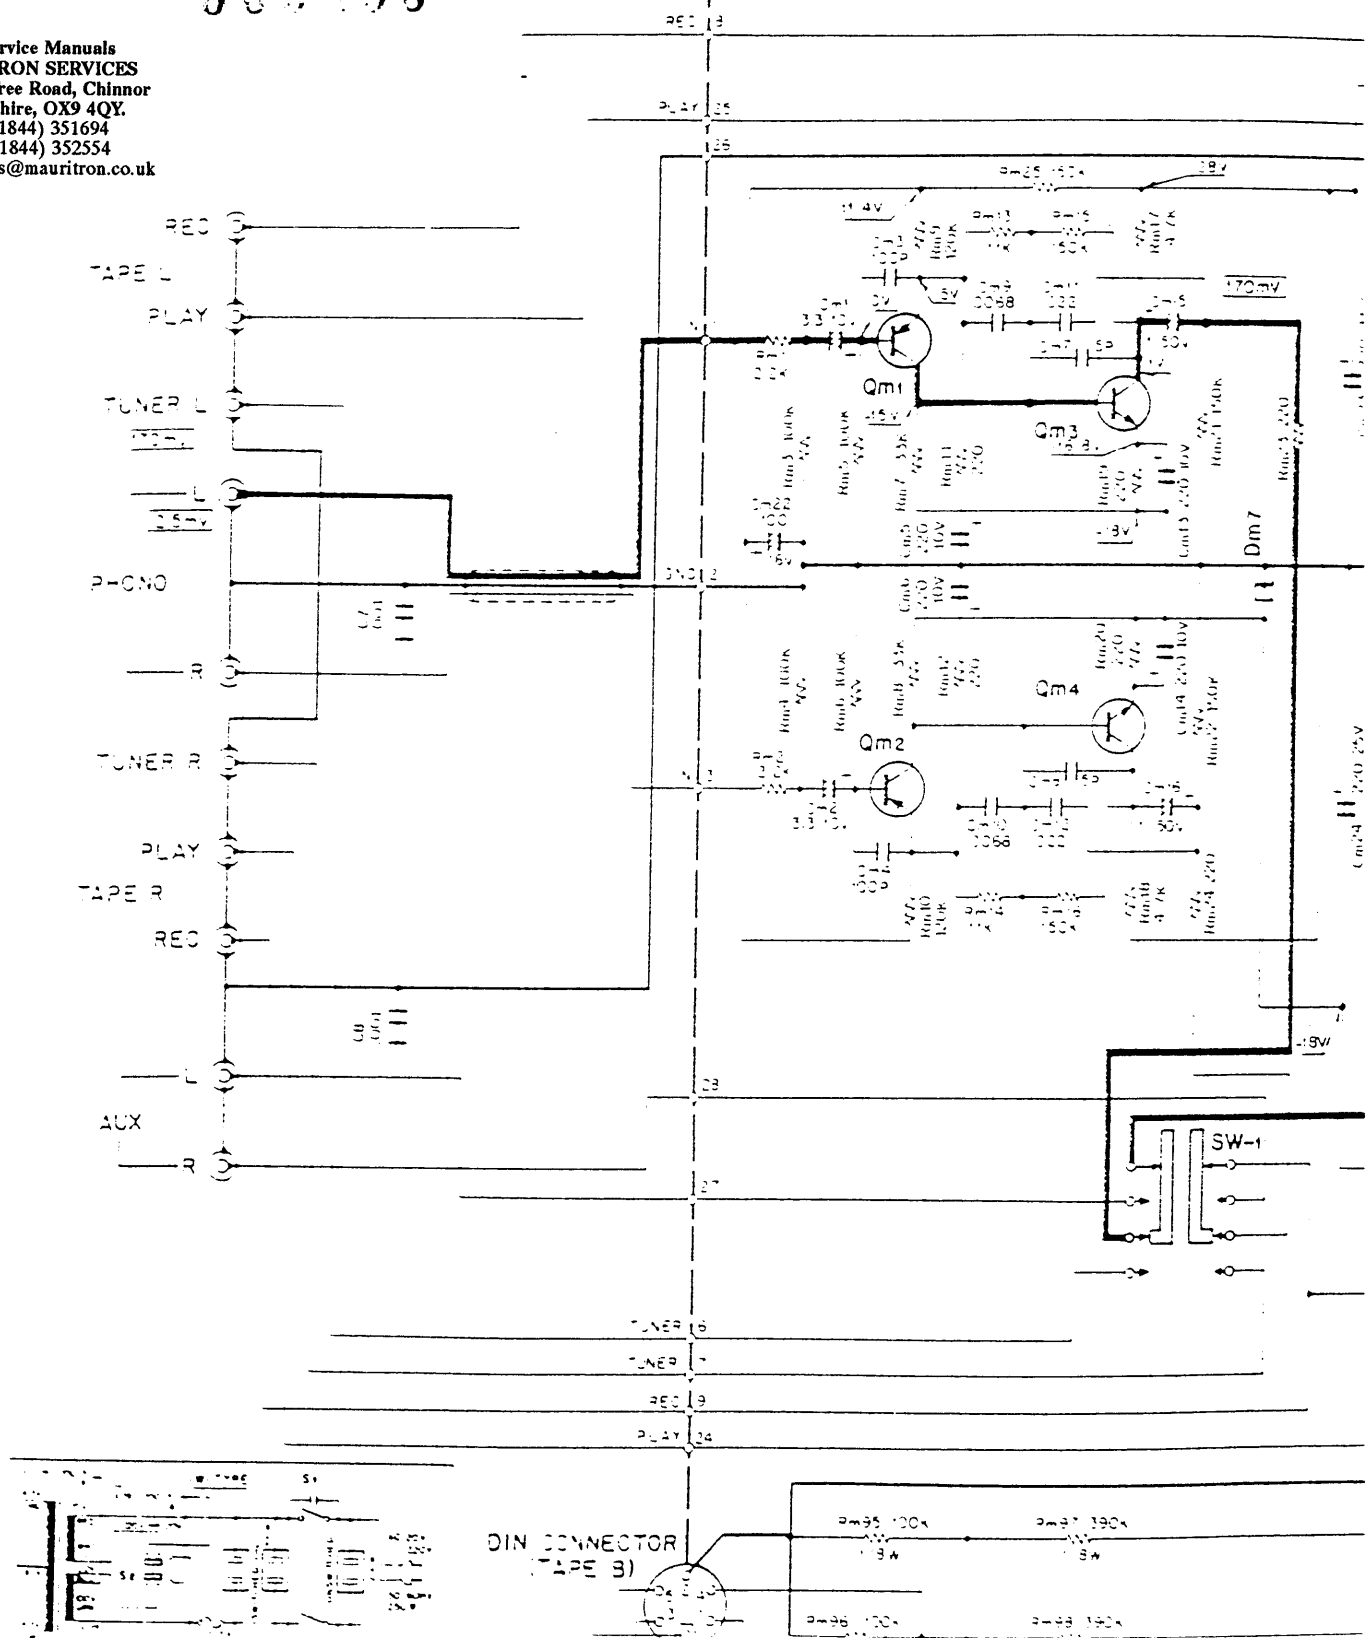

000456

AUDIO (X09-1200-21)

For Service Manuals
MAURITRON SERVICES
8 Cherry Tree Road, Chinnor
Oxfordshire, OX9 4QY.
Tel (01844) 351694
Fax (01844) 352554
email:- sales@mauritron.co.uk

DIN CONNECTOR
(TAPE B)